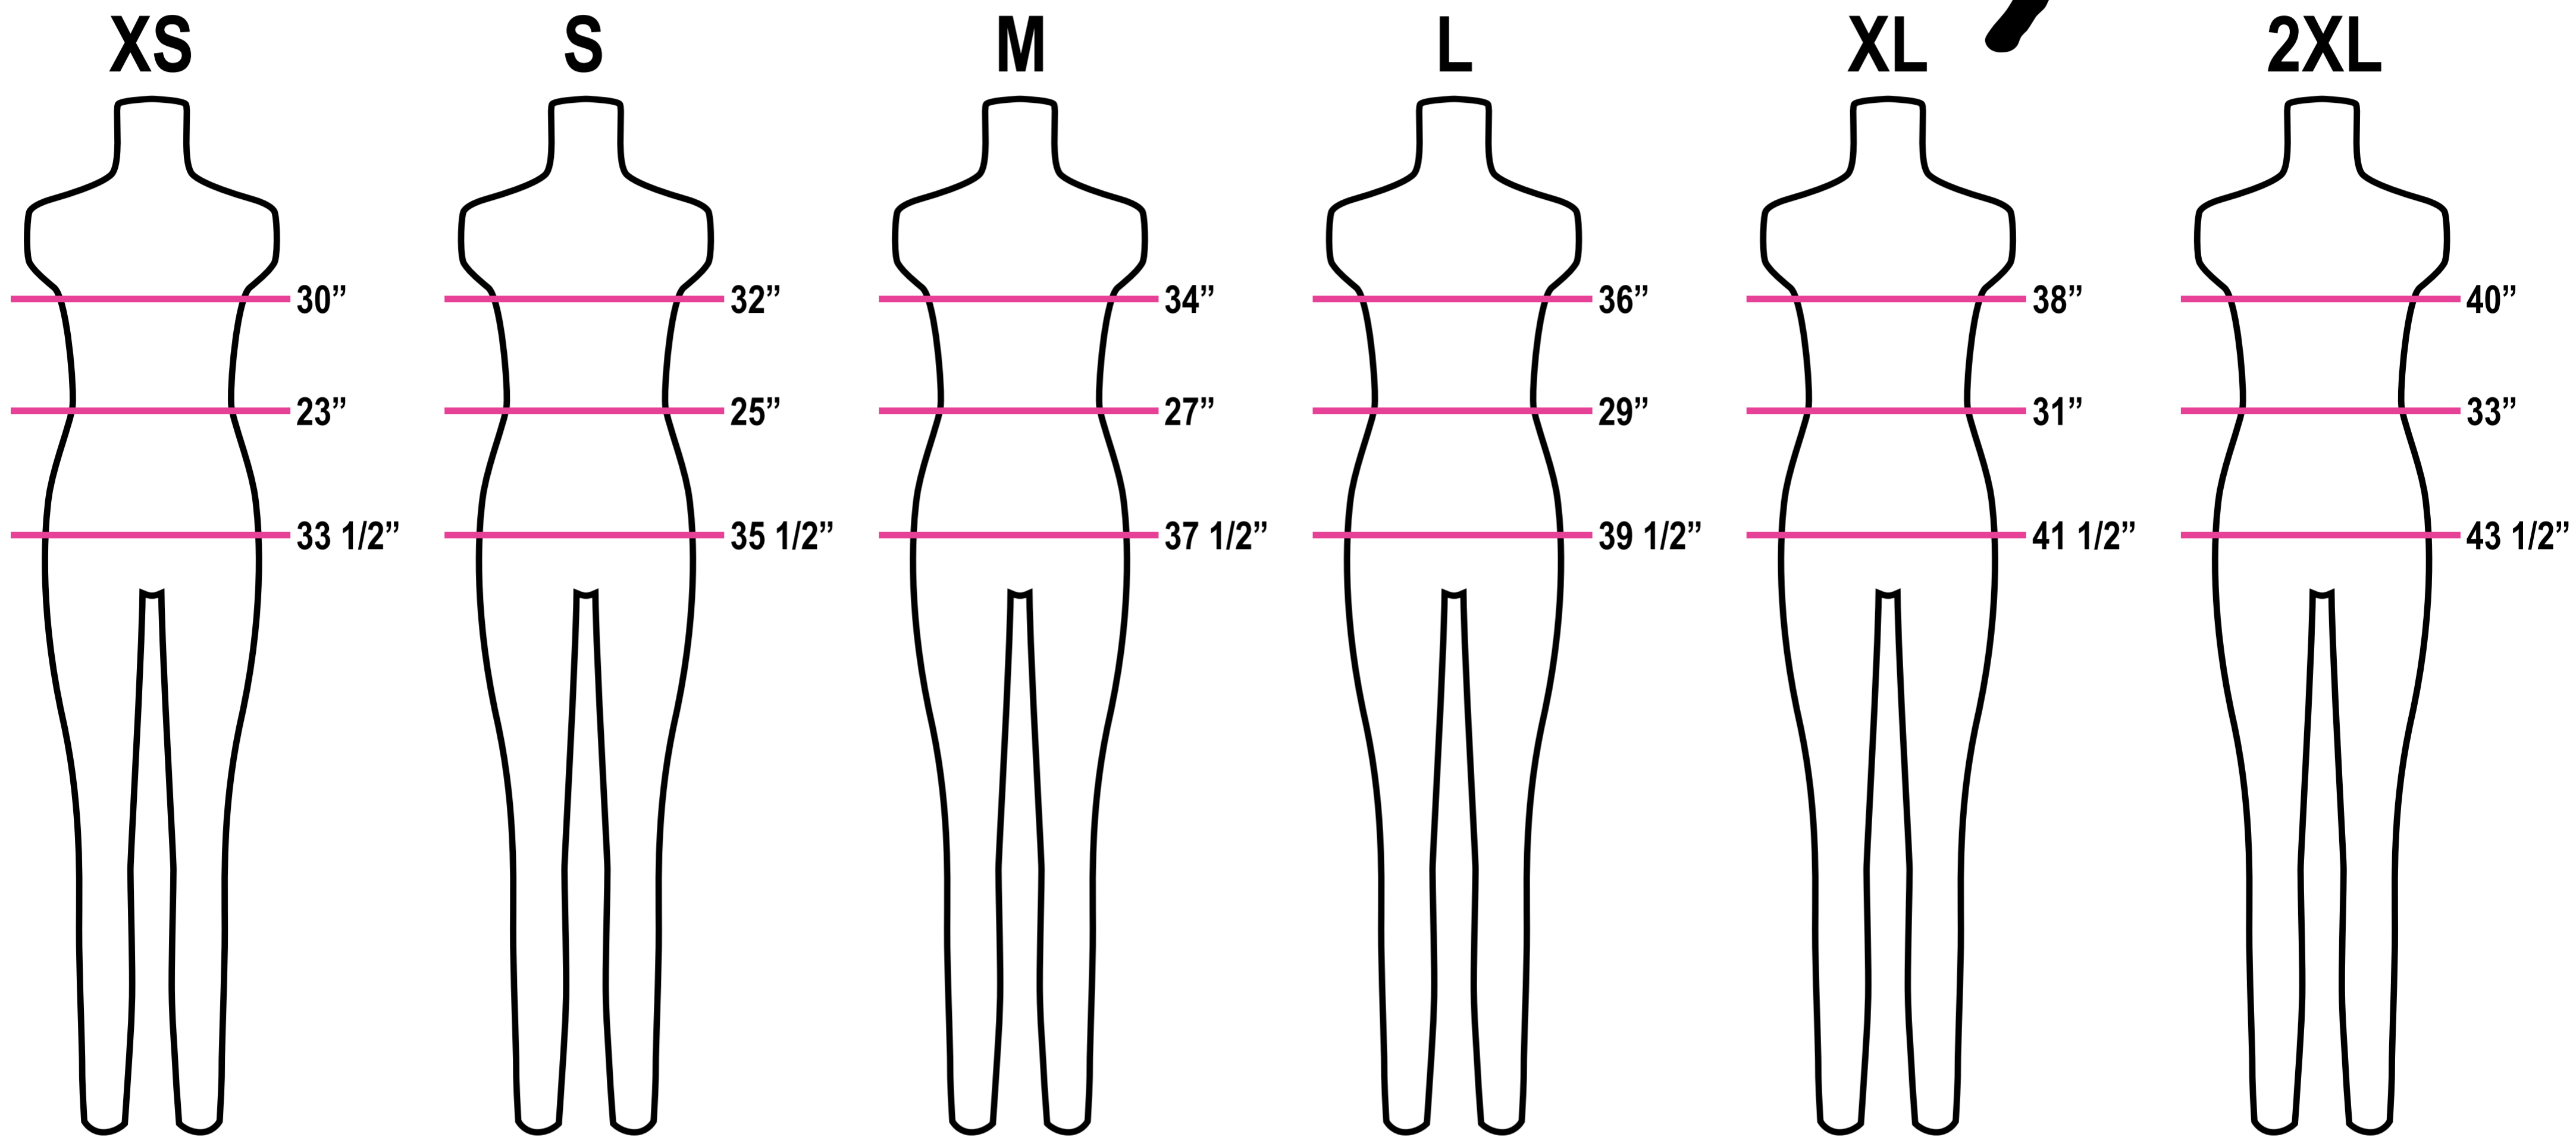

LADIES SIZE CHART

HOW TO MEASURE:

KEEP THE MEASURING TAPE COMFORTABLY LOOSE

BUST - WITH YOUR ARMS DOWN AT YOUR SIDE, SLIGHTLY APART, MEASURE AROUND YOUR BODY,

WAIST - MEASURE AROUND YOUR NATURAL WAISTLINE

HIPS - MEASURE APPROXIMATELY 8" DOWN FROM YOUR NATURAL WAISTLINE, AT THE FULLSET PART OF YOUR BODY

Women's USA Sizes in Inches (")

Iron Fist Size	Bust	Waist	Hips
XS	30	23	33 1/2
S	32	25	35 1/2
M	34	27	37 1/2
L	36	29	39 1/2
XL	38	31	41 1/2
2XL	40	33	43 1/2
3XL	42	35	45 1/2

Women's Bottoms Size Conversion Chart

Size	Converts to
XS	24
S	26
M	28
L	30
XL	32
2XL	34
3XL	36

Women's Bikini/Cup Size Conversion Chart

Size	Cup Size
XS	30A - 32B
S	32B - 34B
M	34B - 36B
L	36B - 38C
XL	38C - 38D

Women's Shoe Sizes Conversion Chart

USA	UK	EU
5	3	36
6	4	37
7	5	38
8	6	39
9	7	40
10	8	41